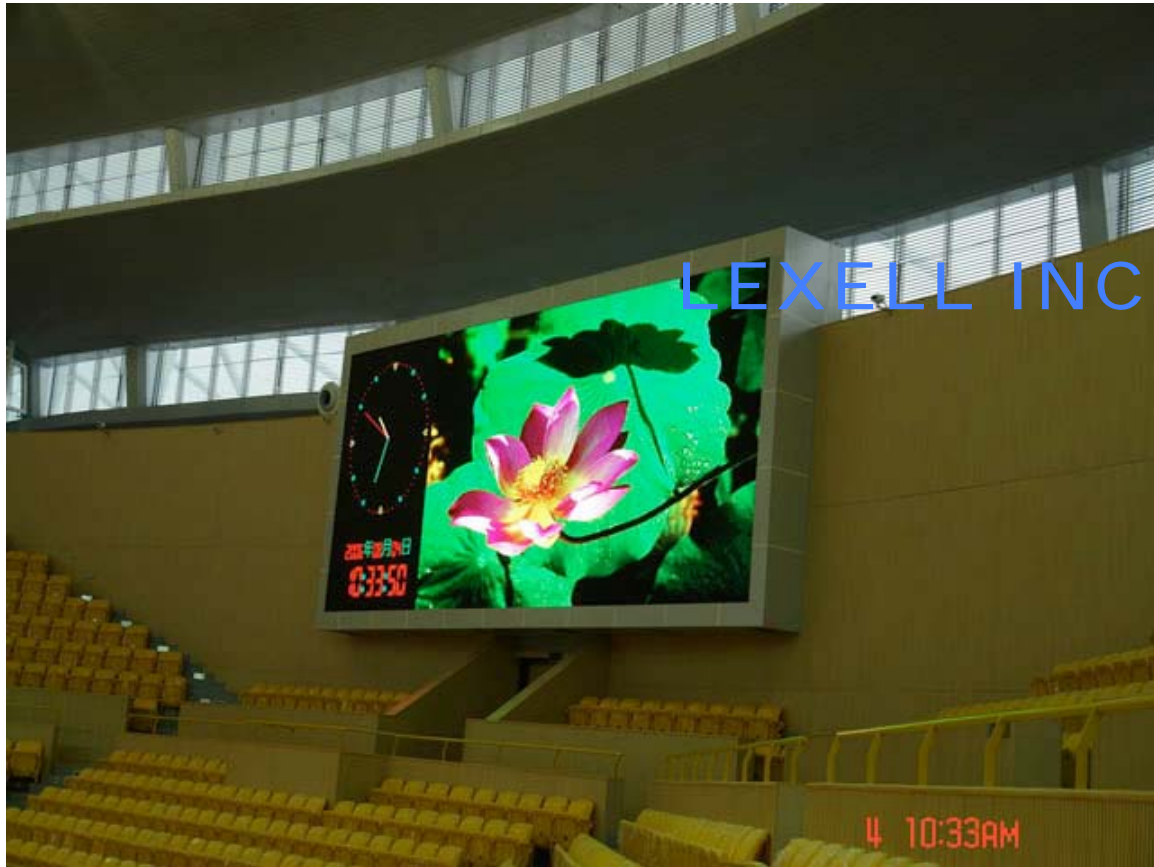

LED DISPLAY GALLERY

FOSHAN STADIUM PROJECT

- **Project Name: Foshan Stadium**
- **Project Location: Fushan, China**
- **Product: LED indoor Display**

Lexell Inc
Los Angeles, California, USA
Ph: 626-LEXELL-2 (626-539-3552)
Fax: 626-602-1777
Email: info@lexellinc.com