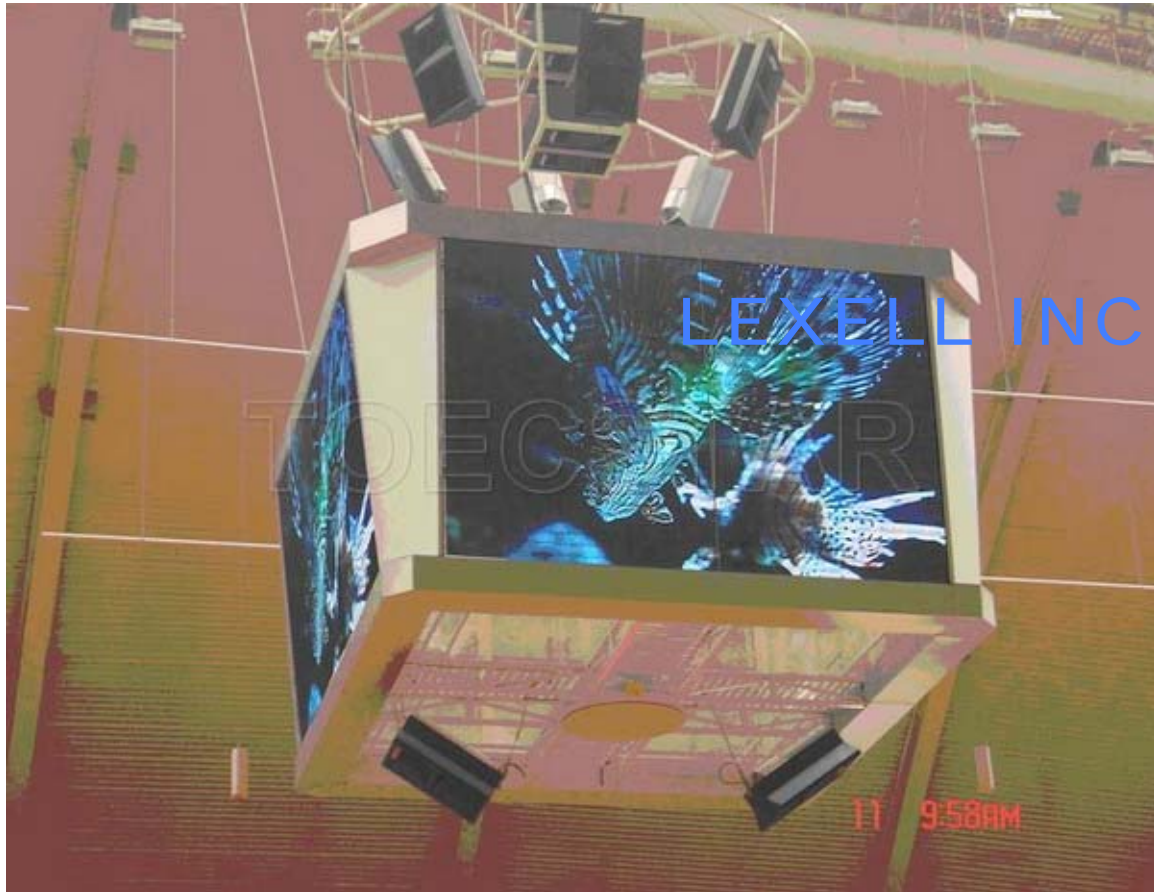

LED DISPLAY GALLERY

SICHUAN MIANYANG STADIUM

- **Project Name: Sichuan Mianyang Stadium**
- **Project Location: Sichuan, China**
- **Product: LED indoor Display**

Lexell Inc
Los Angeles, California, USA
Ph: 626-LEXELL-2 (626-539-3552)
Fax: 626-602-1777
Email: info@lexellinc.com