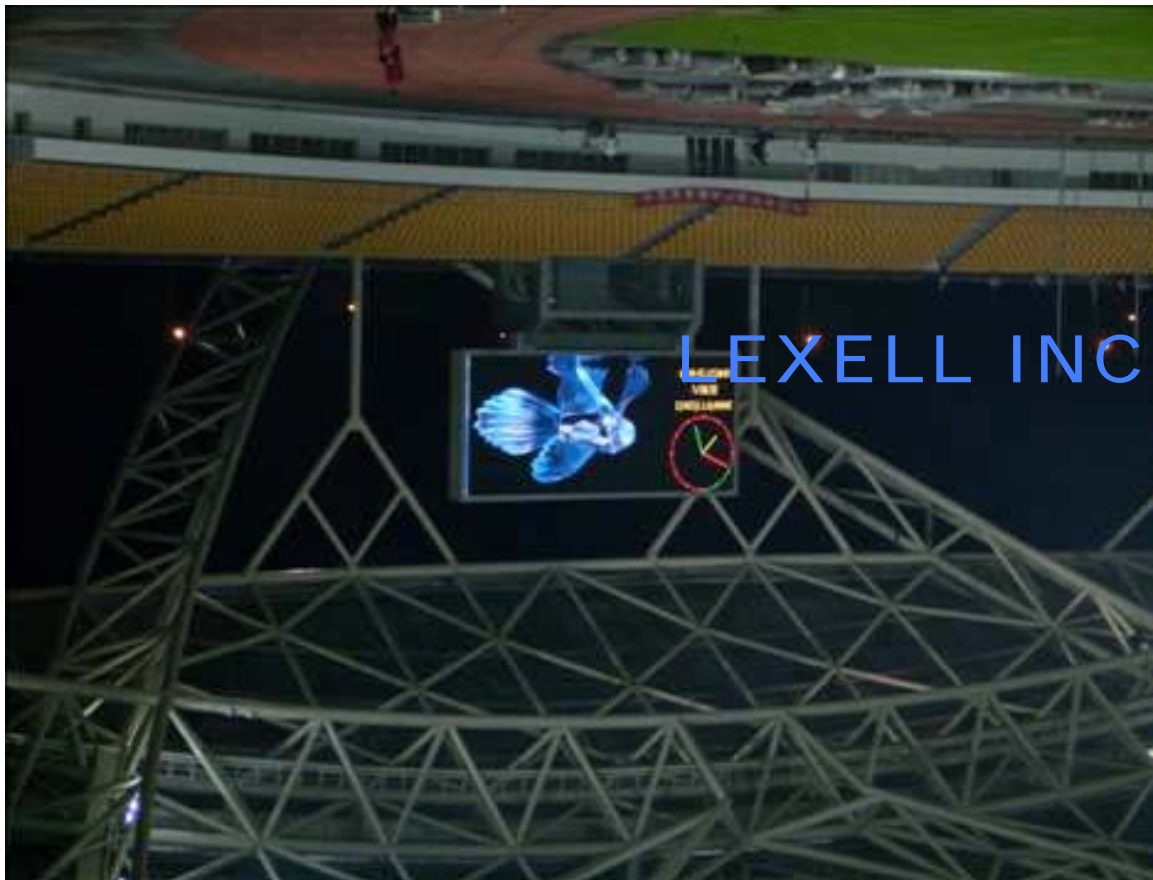

LED DISPLAY GALLERY

XIAN COMMUNICATIONS UNIVERSITY PROJECT

- **Project Name: Xian Communications University**
- **Project Location: Xian, China**
- **Product: LED indoor Display**

Lexell Inc
Los Angeles, California, USA
Ph: 626-LEXELL-2 (626-539-3552)
Fax: 626-602-1777
Email: info@lexellinc.com